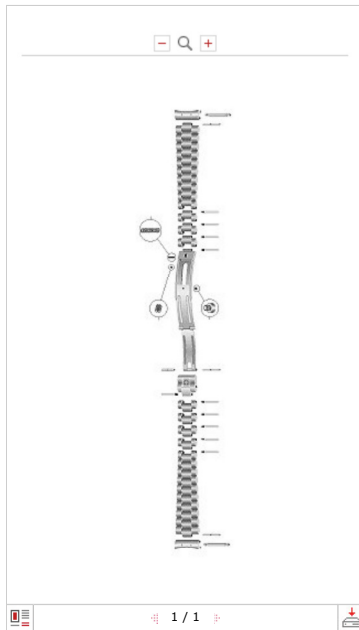

WHITE GOLD BRACELET 18CT. | 020BC1612932

	026BC932 (x2)	W/GOLD END PIECE 18C 1612
	035BC1612932	WHITE GOLD UNDERPIECE
	068ST2205 (x50)	SPRING-BAR
	068ST2205Q	SPRING-BAR (Q=50)
	068ST2205 (x50)	SPRING-BAR
	114BC1610 (x7)	WHITE GOLD LINK
	115BC1610	1/2 W/GOLD LINK 18K
	116BC1610	WITHE-GOLD COVER 18K
	117BC1612932	WHITE GOLD CLAPS
	035BC1612932	WHITE GOLD UNDERPIECE
	085ST0057 (x2)	SPRING
	116BC1610	WITHE-GOLD COVER 18K
	124BC2802	SCREW S1.20 ØH1.2 L1.5 AU750-WH
	124BC2803	SCREW S1.00 ØH1.5 L1.4 AU750-WH
	128BC9220 (x2)	WHITE GOLD 18CT.PIN
	190BC4015	PLATTE WEITH GOLD
	201BC0215	WHITE GOLD PIPE 18CT.
	201BC0250	WHITE GOLD PIPE 18CT.
	118BC161006	WHITE GOLD LINK(CLASP 6H.
	118BC161012	WHITE GOLD LINK(CLASP 12H.